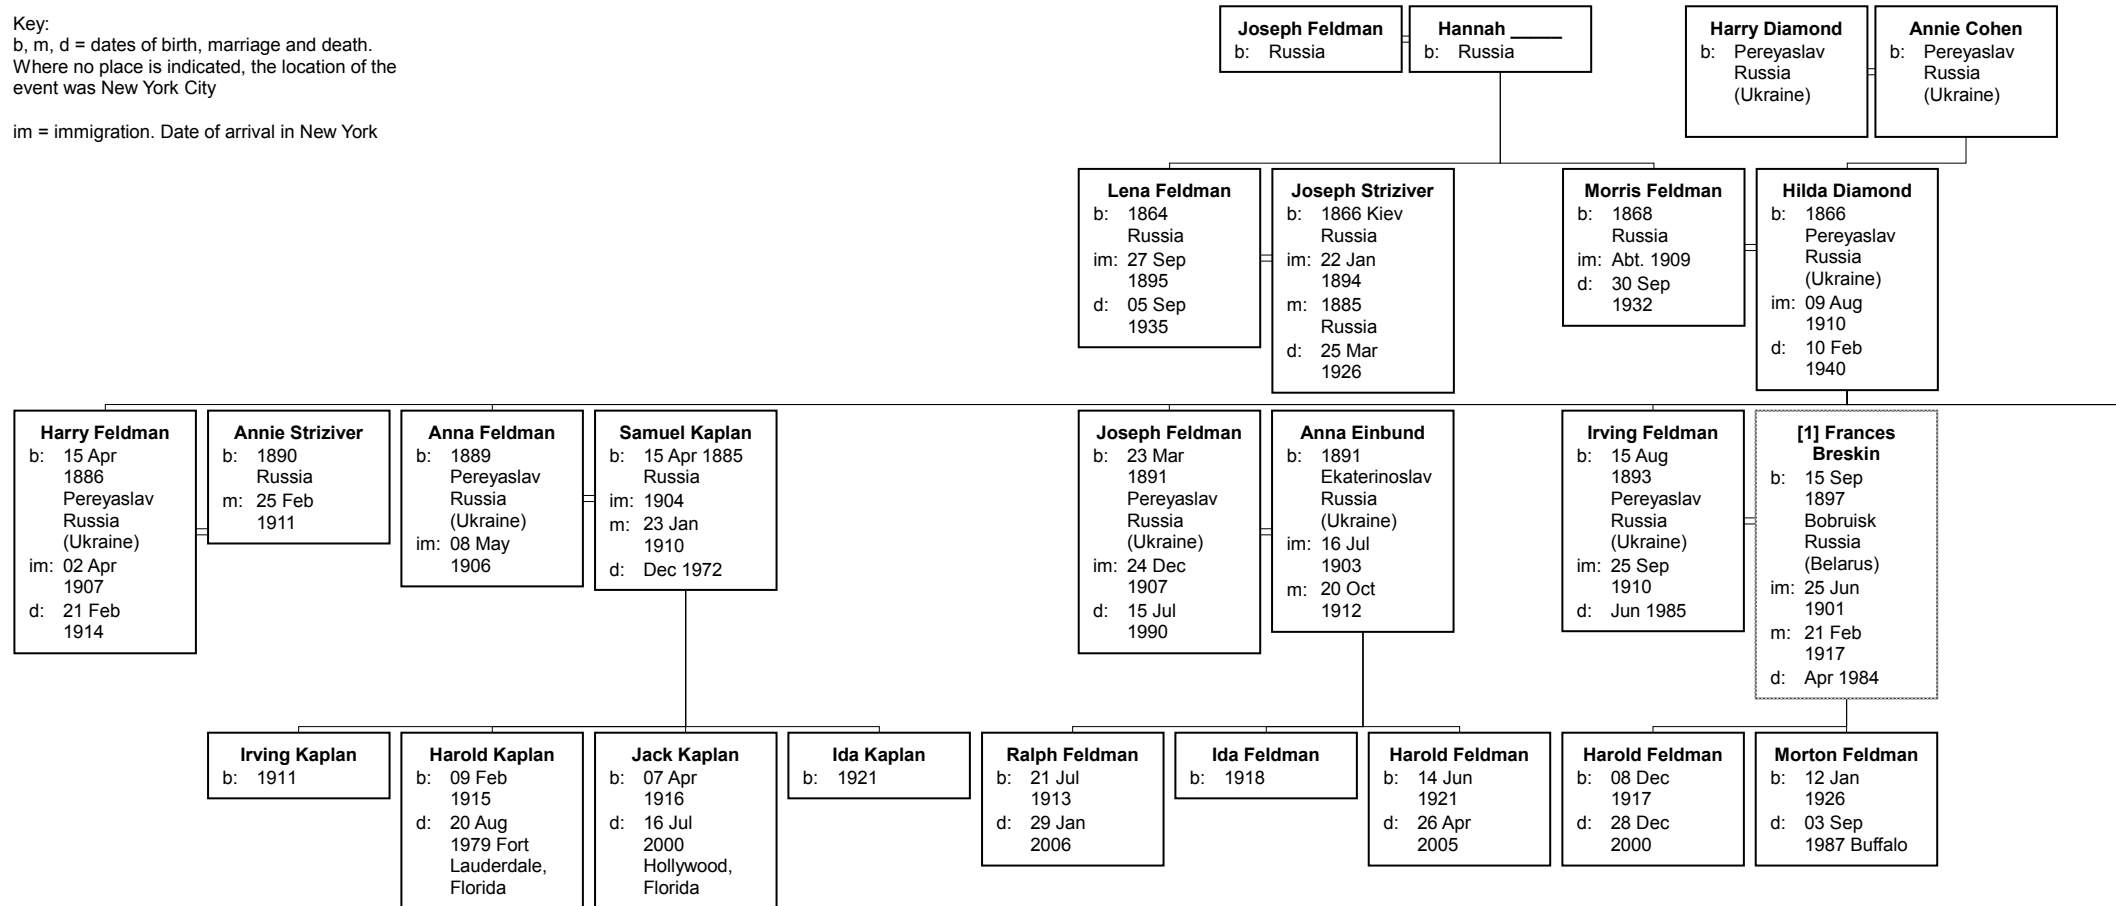

Morton Feldman Family Tree

Version 2, September 2015

Researched by Chris Villars, using US public records to 1940

Key:
 b, m, d = dates of birth, marriage and death.
 Where no place is indicated, the location of the event was New York City

im = immigration. Date of arrival in New York

Louis Breskin
b: Russia

Anna Levine
b: Russia

Meyer Breskin
b: 1863
Russia
im: 03 Dec
1899
d: 19 Oct
1921

Ethel Seldin
b: 1852
Russia
im: 25 Jun
1901
d: 06 Jan
1957

Louis Breskin
b: 14 Jan
1888
Bobruisk
Russia
(Belarus)
im: 25 Jun
1901
d: 23 Dec
1970

Anna Siegel
b: 21 Dec
1889 Russia
im: 1894
m: 04 Jan
1912
d: 12 Aug
1973

**Edward Frank
Breskin**
b: 01 May
1890
Bobruisk
Russia
(Belarus)
im: 25 Jun
1901
d: 19 Nov
1964

Arnold Breskin
b: 24 Jul
1917
d: 03 May
1985

Sylvia Breskin
b: 1915

Lester Breskin
b: 27 Feb
1917
d: 29 Jun
2002

Edward Gelfer
b: 05 Jul
1917
d: 19 Jun
1996 Palm
Beach,
Florida

**Leonard
Frechtman**
b: 09 Mar
1915
d: 26 Nov
2007