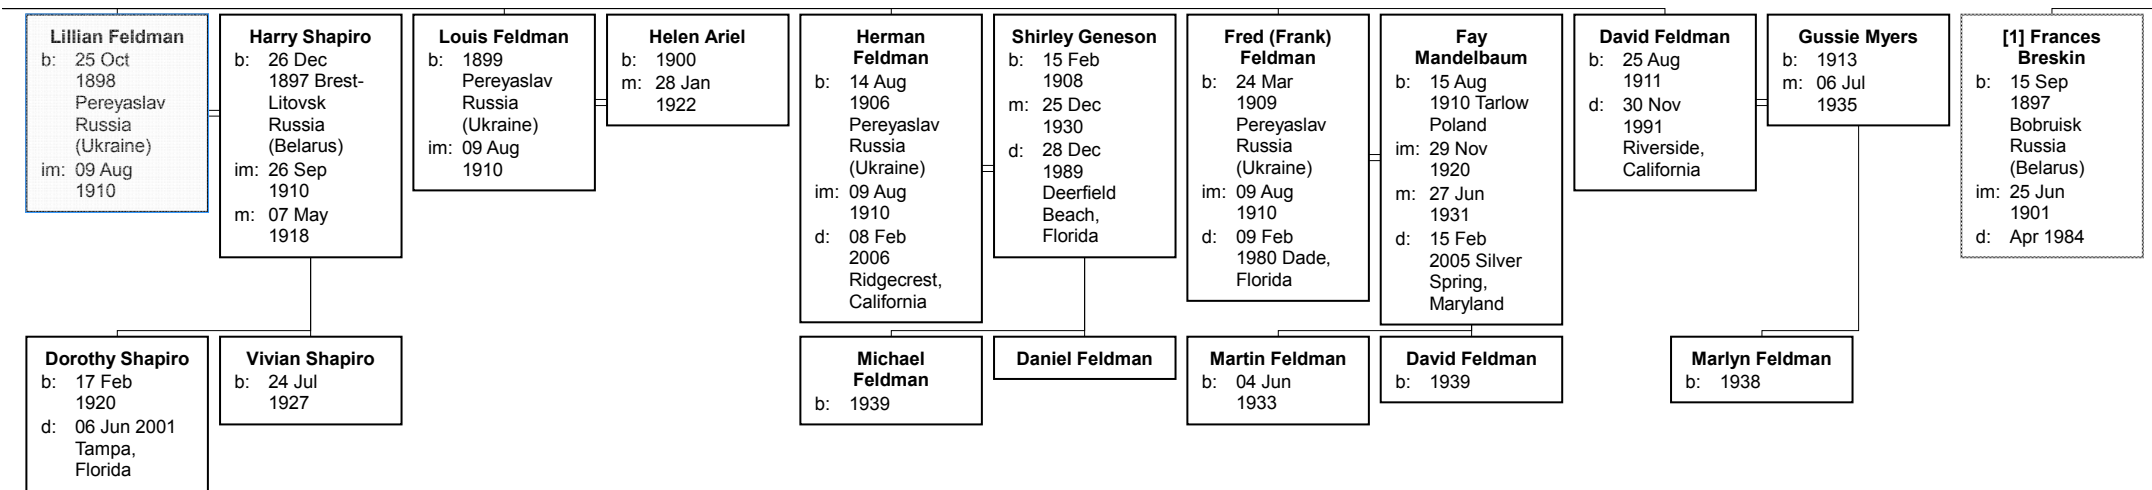

Morton Feldman Family Tree

Version 2, September 2015

Researched by Chris Villars, using US public records to 1940

Key:
 b, m, d = dates of birth, marriage and death.
 Where no place is indicated, the location of the event was New York City

im = immigration. Date of arrival in New York

Louis Breskin
b: Russia

Anna Levine
b: Russia

Meyer Breskin
b: 1863
Russia
im: 03 Dec
1899
d: 19 Oct
1921

Ethel Seldin
b: 1852
Russia
im: 25 Jun
1901
d: 06 Jan
1957